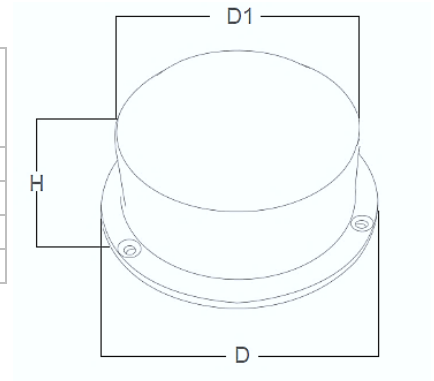

DIMENSIONS »

Model	Diameter (mm)	Height (mm)
PEPPER	600	430

ENERGY LABEL »

Lighting source specification:

RECHARGEABLE LED BASE

Technical details:

- Input Voltage: 100-240VAC, 50/60Hz
- Output Voltage: 5V 1A
- Battery type: Li- 18650/ 3.7V; 5200mAh; 19.4Wh
- Charging time: 6h
- Discharging time: 10-12h

Product specifications:

Type	LEDs (qty)	Colour temp. (K)	Size (mm)		
			D	D1	H
WW BASE 120	12	3000	120	102	73
CW BASE 120	12	5500	120	102	73
RGBW BASE 120	9+9	RGBW	120	102	73

The LED base is equipped with remote control and charger German type: