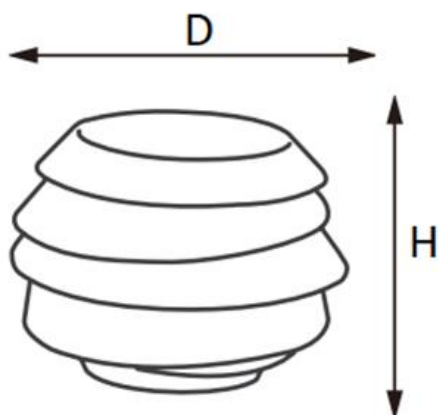

DIMENSIONS »

Model	Diameter (mm)	Height (mm)
PEPPER	600	430

ENERGY LABEL »

Lighting source specification:

RECHARGEABLE LED BASE

Technical details:

- Input Voltage: 100-240VAC, 50/60Hz
- Output Voltage: 5V 1A
- Battery type: Li- 18650/ 3.7V; 5200mAh; 19.4Wh
- Charging time: 6h
- Discharging time: 10-12h