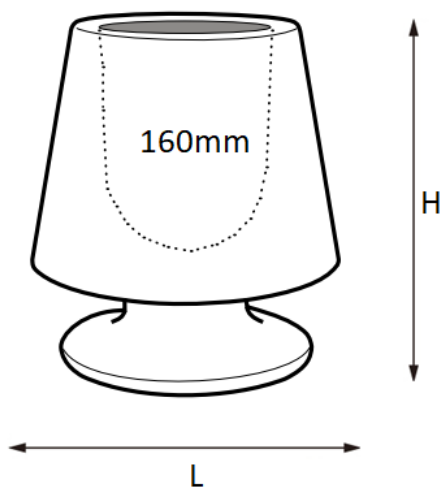

## DIMENSIONS »

Model	Length (mm)	Height (mm)
JOUR	300	350

**Product specifications:**

Type	LEDs (qty)	Colour temp. (K)	Size (mm)		
			D	D1	H
WW BASE 120	12	3000	120	102	73
CW BASE 120	12	5500	120	102	73
RGBW BASE 120	9+9	RGBW	120	102	73

The LED base is equipped with remote control and charger German type: