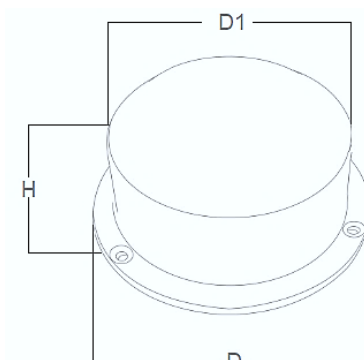

## DIMENSIONS »

Model	Length (mm)	Height (mm)
JOUR	300	350

**Product specifications:**

Type	LEDs (qty)	Colour temp. (K)	Size (mm)		
			D	D1	H
WW BASE 120	12	3000	120	102	73
CW BASE 120	12	5500	120	102	73
RGBW BASE 120	9+9	RGBW	120	102	73

The LED base is equipped with remote control and charger German type: