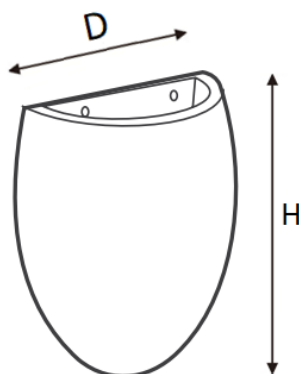

GENERAL INFORMATION »

- ∴ Material: Resin
- ∴ Shockproof and UV resistant
- ∴ Frost and heat resistant
- ∴ Light source: Rechargeable LED bases
- ∴ Products are equipped with remote control and charger German type
- ∴ Dimmable RGBW
- ∴ Protection level: IP65

FEATURES »

- ∴ New exclusive light up range
- ∴ Elegant decor- stylish design with finished appearance.
- ∴ Built-in rechargeable battery powered- no wiring needed and easy to install.
- ∴ Very lightweight and simple to operate.
- ∴ Ideal for both outdoor and indoor use.
- ∴ Applications: unique home decor, pool, lawn patio lamp, garden, bar, restaurant, etc.

PRODUCT DETAILS »

Catalogue number	Type	Light source colour temp (K)	Body colour	Glowing in
97GENEVA27/NE	LED flower pot	3000	Neutral	Warm White
97GENEVA64/NE	LED flower pot	5500	Neutral	Cold White
97GENEVARGB/NE	LED flower pot	RGBW	Neutral	RGBW

DIMENSIONS »