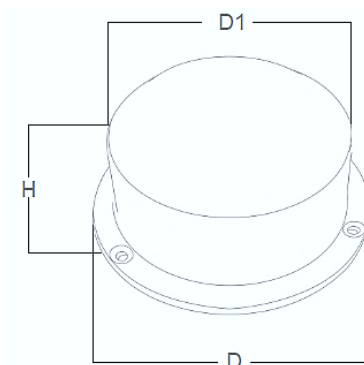

DIMENSIONS »

Model	Diameter (mm)	Height (mm)
GENEVA	400	600

ENERGY LABEL »

Lighting source specification:

RECHARGEABLE LED BASE

Technical details:

- Input Voltage: 100-240VAC, 50/60Hz
- Output Voltage: 5V 1A
- Battery type: Li- 18650/ 3.7V; 5200mAh; 19.4Wh
- Charging time: 6h
- Discharging time: 10-12h

Product specifications:

Type	LEDs (qty)	Colour temp. (K)	Size (mm)		
			D	D1	H
WW BASE 120	12	3000	120	102	73
CW BASE 120	12	5500	120	102	73
RGBW BASE 120	9+9	RGBW	120	102	73

The LED base is equipped with remote control and charger German type: