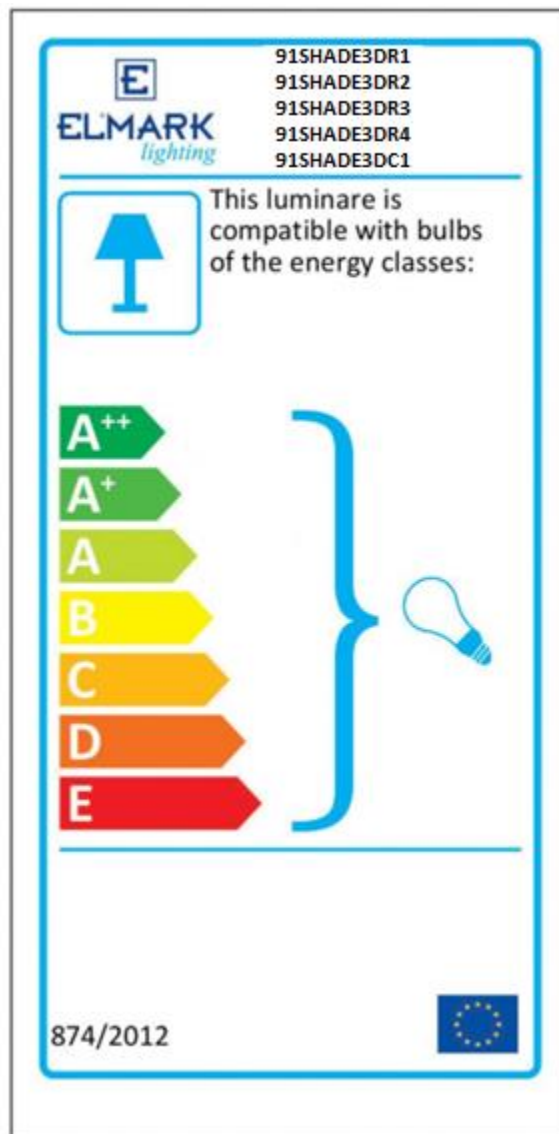

Energy efficiency

Standards

- EN 55015 • EN 60598-1 • EN 60598-2-1 • EN 61547 •